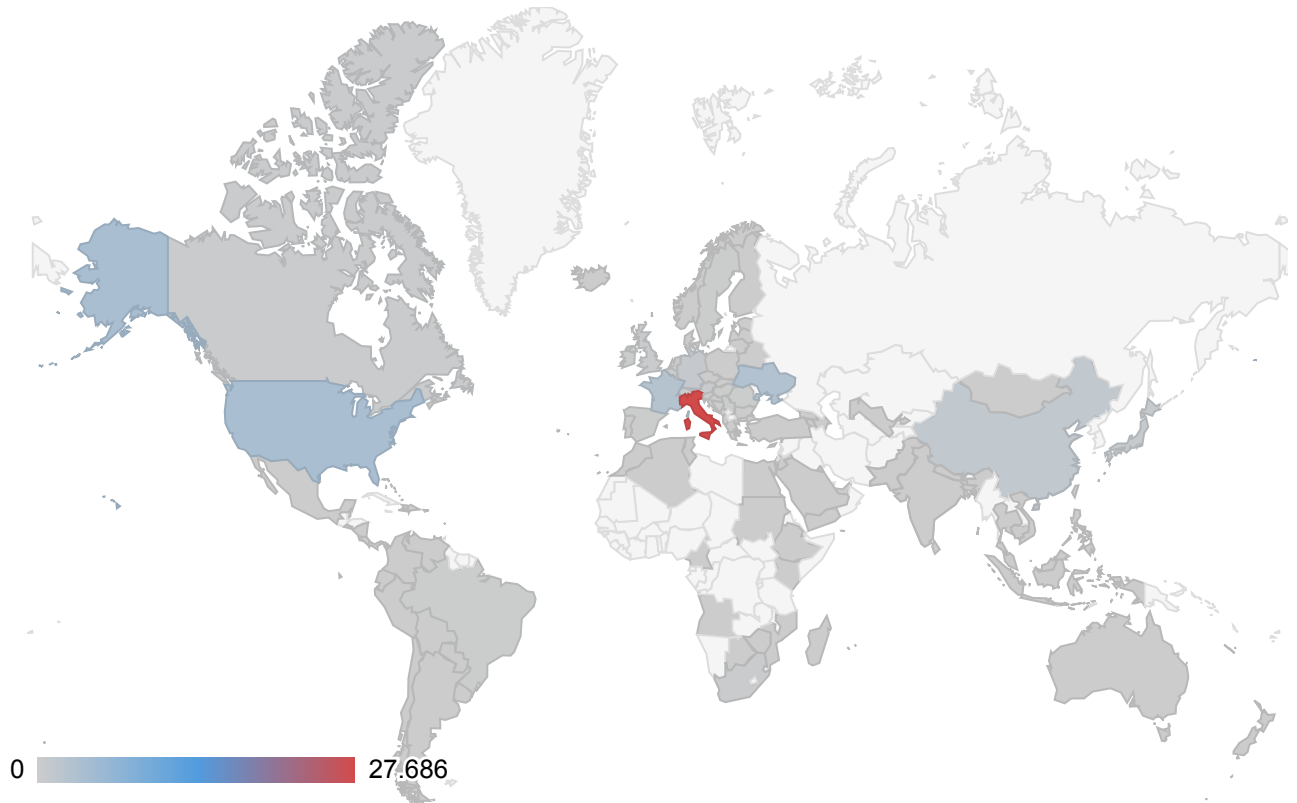

Sito: arteideologia.it

### World Countries

Date Range: 01/01/2018 to 31/12/2018

	Country	Page Views		Visits		Visitors		Hits		B
1.	Italy	27.686	62.93%	26.493	63.87%	11.297	67.27%	97.585	73.51%	144.495,7 MB
2.	United States	3.895	8.85%	5.640	13.60%	1.108	6.60%	10.798	8.13%	75.865,1 MB
3.	Ukraine	2.768	6.29%	1.275	3.07%	131	0.78%	2.835	2.14%	1.243,9 MB
4.	France	2.618	5.95%	1.098	2.65%	377	2.24%	4.247	3.20%	2.272,6 MB
5.	China	1.191	2.71%	710	1.71%	153	0.91%	1.328	1.00%	340,1 MB
6.	N/A	1.039	2.36%	775	1.87%	499	2.97%	1.890	1.42%	3.611,5 MB
7.	Germany	831	1.89%	935	2.25%	241	1.44%	1.478	1.11%	1.496,8 MB
8.	Japan	562	1.28%	87	0.21%	59	0.35%	692	0.52%	3.779,2 MB
9.	Austria	479	1.09%	72	0.17%	50	0.30%	1.222	0.92%	1.449,5 MB
10.	Russian Federation	392	0.89%	952	2.30%	287	1.71%	1.899	1.43%	2.335,8 MB
11.	United Kingdom	387	0.88%	456	1.10%	255	1.52%	1.230	0.93%	2.437,8 MB
12.	Canada	357	0.81%	258	0.62%	110	0.65%	571	0.43%	5.737,9 MB
13.	South Africa	261	0.59%	17	0.04%	15	0.09%	270	0.20%	244,9 MB
<b>Total</b>		<b>43.994</b>		<b>41.480</b>		<b>16.794</b>		<b>132.755</b>		<b>258.</b>